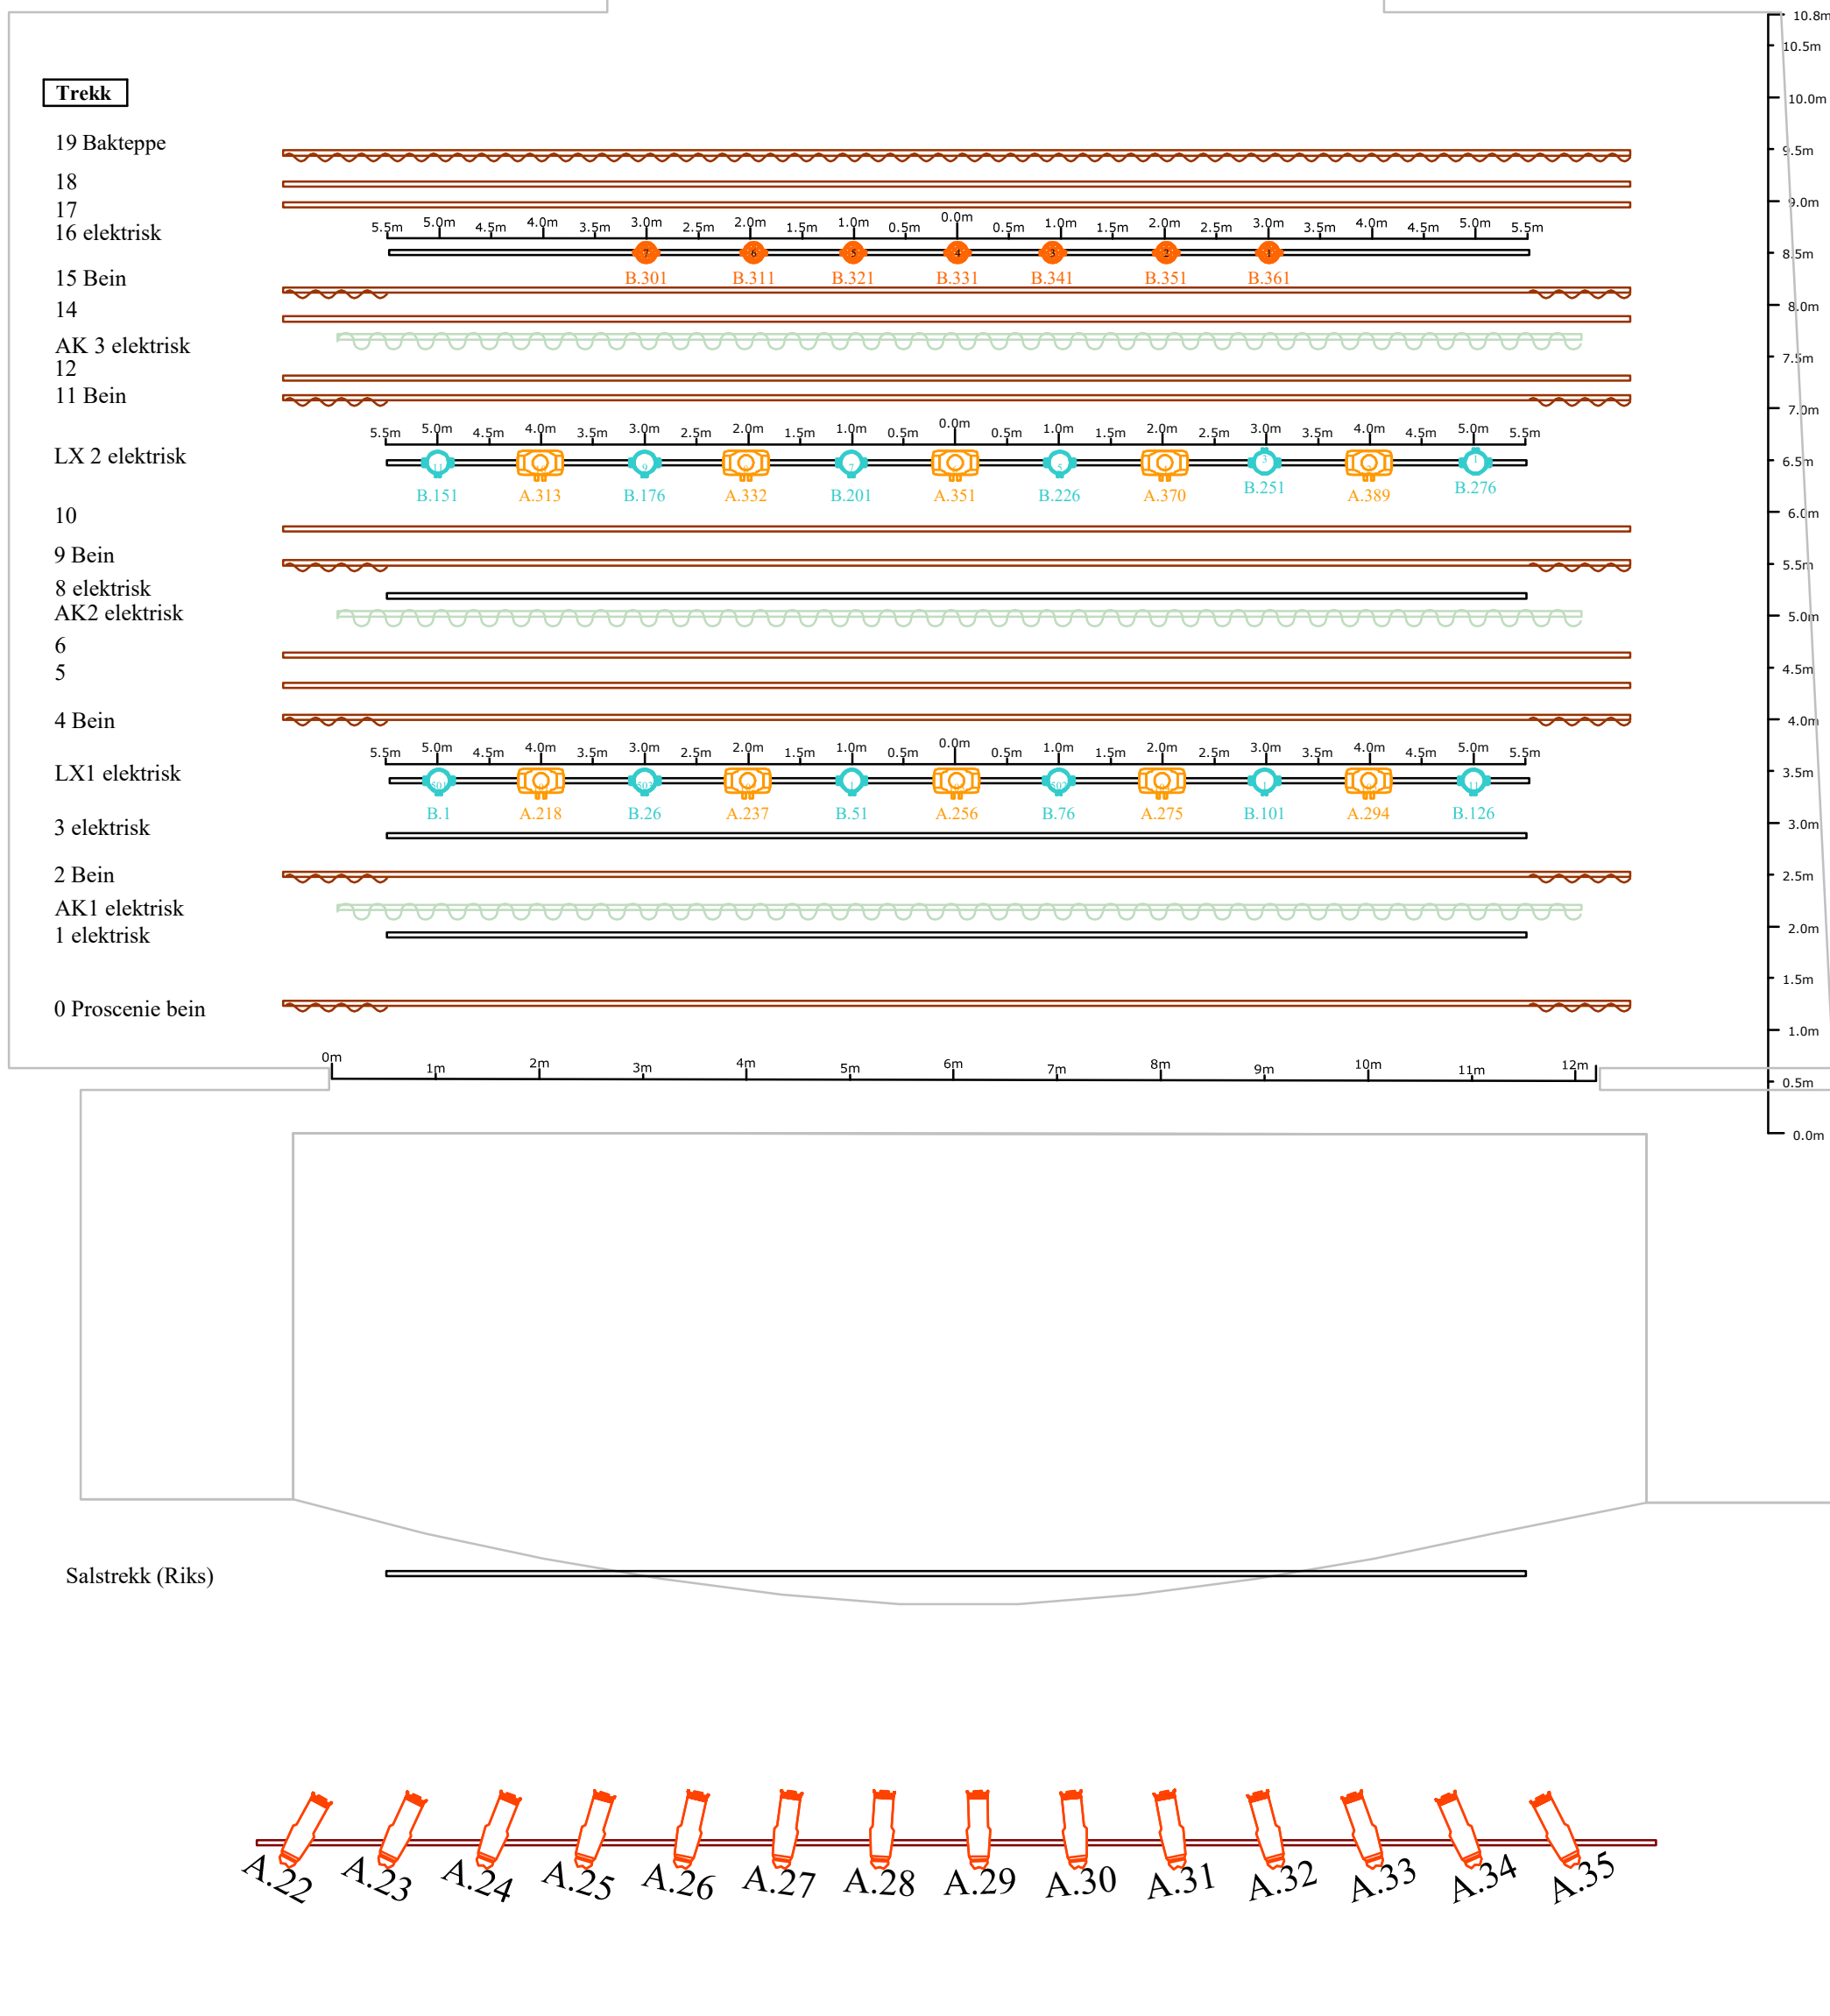

NOTES

GrandMA 3 light

- 1 x MDG ATMe Hazer (DMX: 2.508)
- 2 x JEM ZR33 HIMASS Available
- 2 x JEM K1 Hazer Available
- 2 x BRITEQ BT-H2 FOG Low fog maskin Available

Proscenium Width: 12,2meters
Proscenium Height: 7,2 meters

Frontlight: 16 ETC Source Four / 4 ETC Source 4WRD Color - 6ch mode

Houselights: Fagerhult DALI - 1ch mode DMX A-512/Local Control

Signal from FOH:

- Ethernet from FOH to 8-Port node - (MA-Net2 / Art-Net / sACN)
- XLR 5Pin (DMX A)
- 3 x XLR 5Pin (Backup)

Modes

- Quantum - Basic
- Aura XB - Extended/Extended

Hoder

Symbol	Name	Count
	XLED HD	7
	MAC Quantum Profile	10
	MAC Aura XB	12
	CE Source 4 - 15/30 Zoom	14

List of all available fixtures provided on request

(Mac Aura XB, Strobes, Blinders, PARs, Fresnels, Sunstrips, XBARs, Sidelight towers etc.)